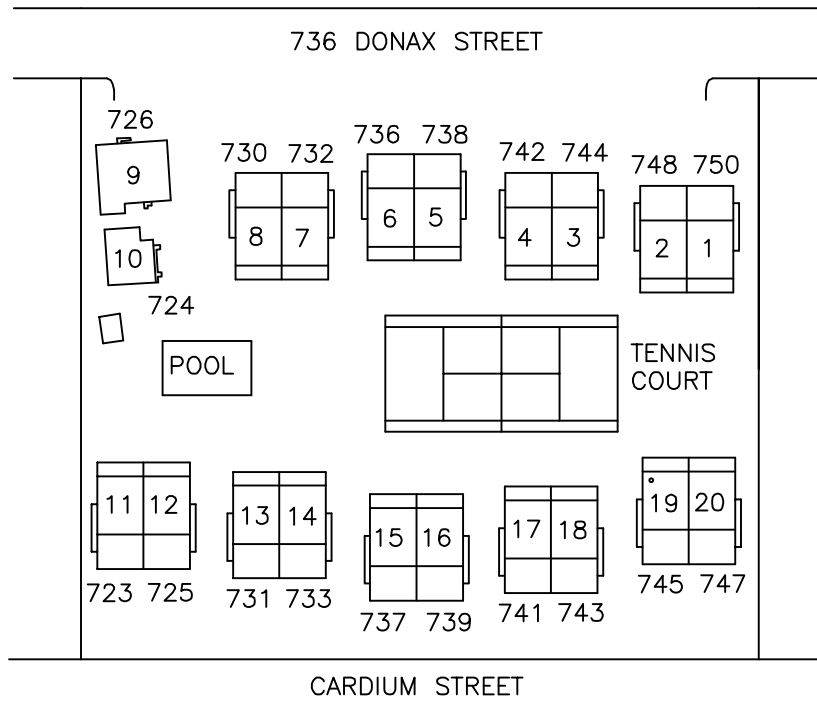

LOFT PLAN

UNITS 2,4,6,8,12,14,16,18 & 20
 (UNITS 1,3,5,7,11,13,15,17 & 19
 MIRROR IMAGE)

APPROX. SQ. FT.	
LIVING AREA	1242
NON-LIVING AREA	+138
TOTAL	1380

0' 3' 6' 12'
 Approximate Scale: 1" = 12'

FLOOR PLAN

SITE PLAN
 NO SCALE

(20 Units)
 DONAX VILLAGE-034