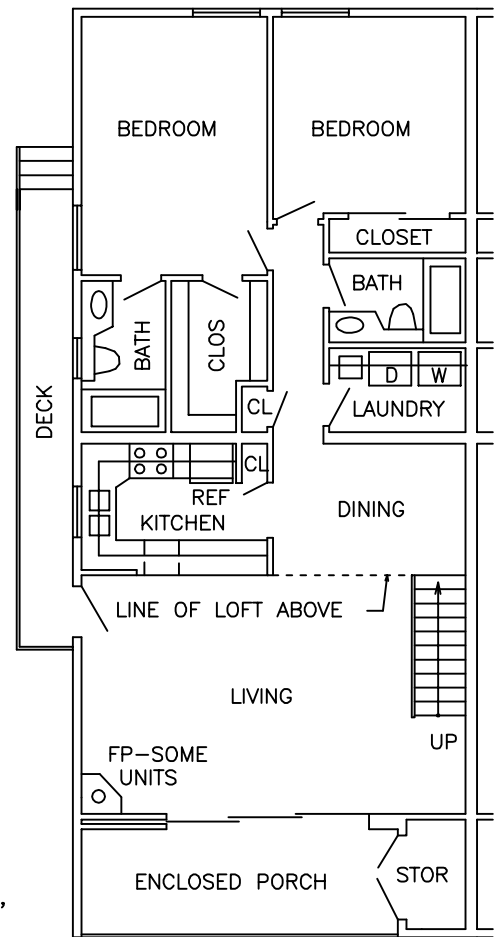

LOFT PLAN

UNITS 2,4,6,8,12,14,16,18 & 20
 (UNITS 1,3,5,7,11,13,15,17 & 19
 MIRROR IMAGE)

APPROX. SQ. FT.	
LIVING AREA	1242
NON-LIVING AREA	+138
TOTAL	1380

0' 3' 6' 12'
 Approximate Scale: 1" = 12'

FLOOR PLAN

SITE PLAN
 NO SCALE

(20 Units)
 DONAX VILLAGE-034